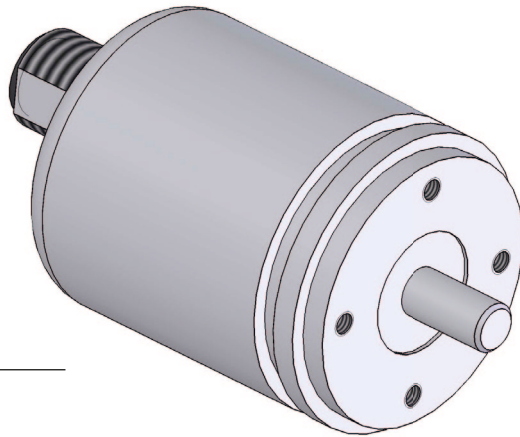

Absolute encoder WV36M/SSI

Features:

- small design
- interface SSI
- protection IP65
- multiturn without battery
- singleturn

SIKO GmbH

Address
 Weihermattenweg 2
 79256 Buchenbach

Telephone
 +49 7661 394-0

Fax
 +49 7661 394-388

eMail
 info@siko.de
Internet
 www.siko-global.com

Feature	Order text	Additional information
Output code	B	binary
	G	gray
Steps per revolution	4096	12 Bit
Number of revolution	4096	12 Bit
	8192	13 Bit
	1	Singleturn
Mounting type	6/S36	shaft-ø/flange-ø
	6/S58	shaft-ø/flange-ø
Connection type	M12	8 pole (A-coded)